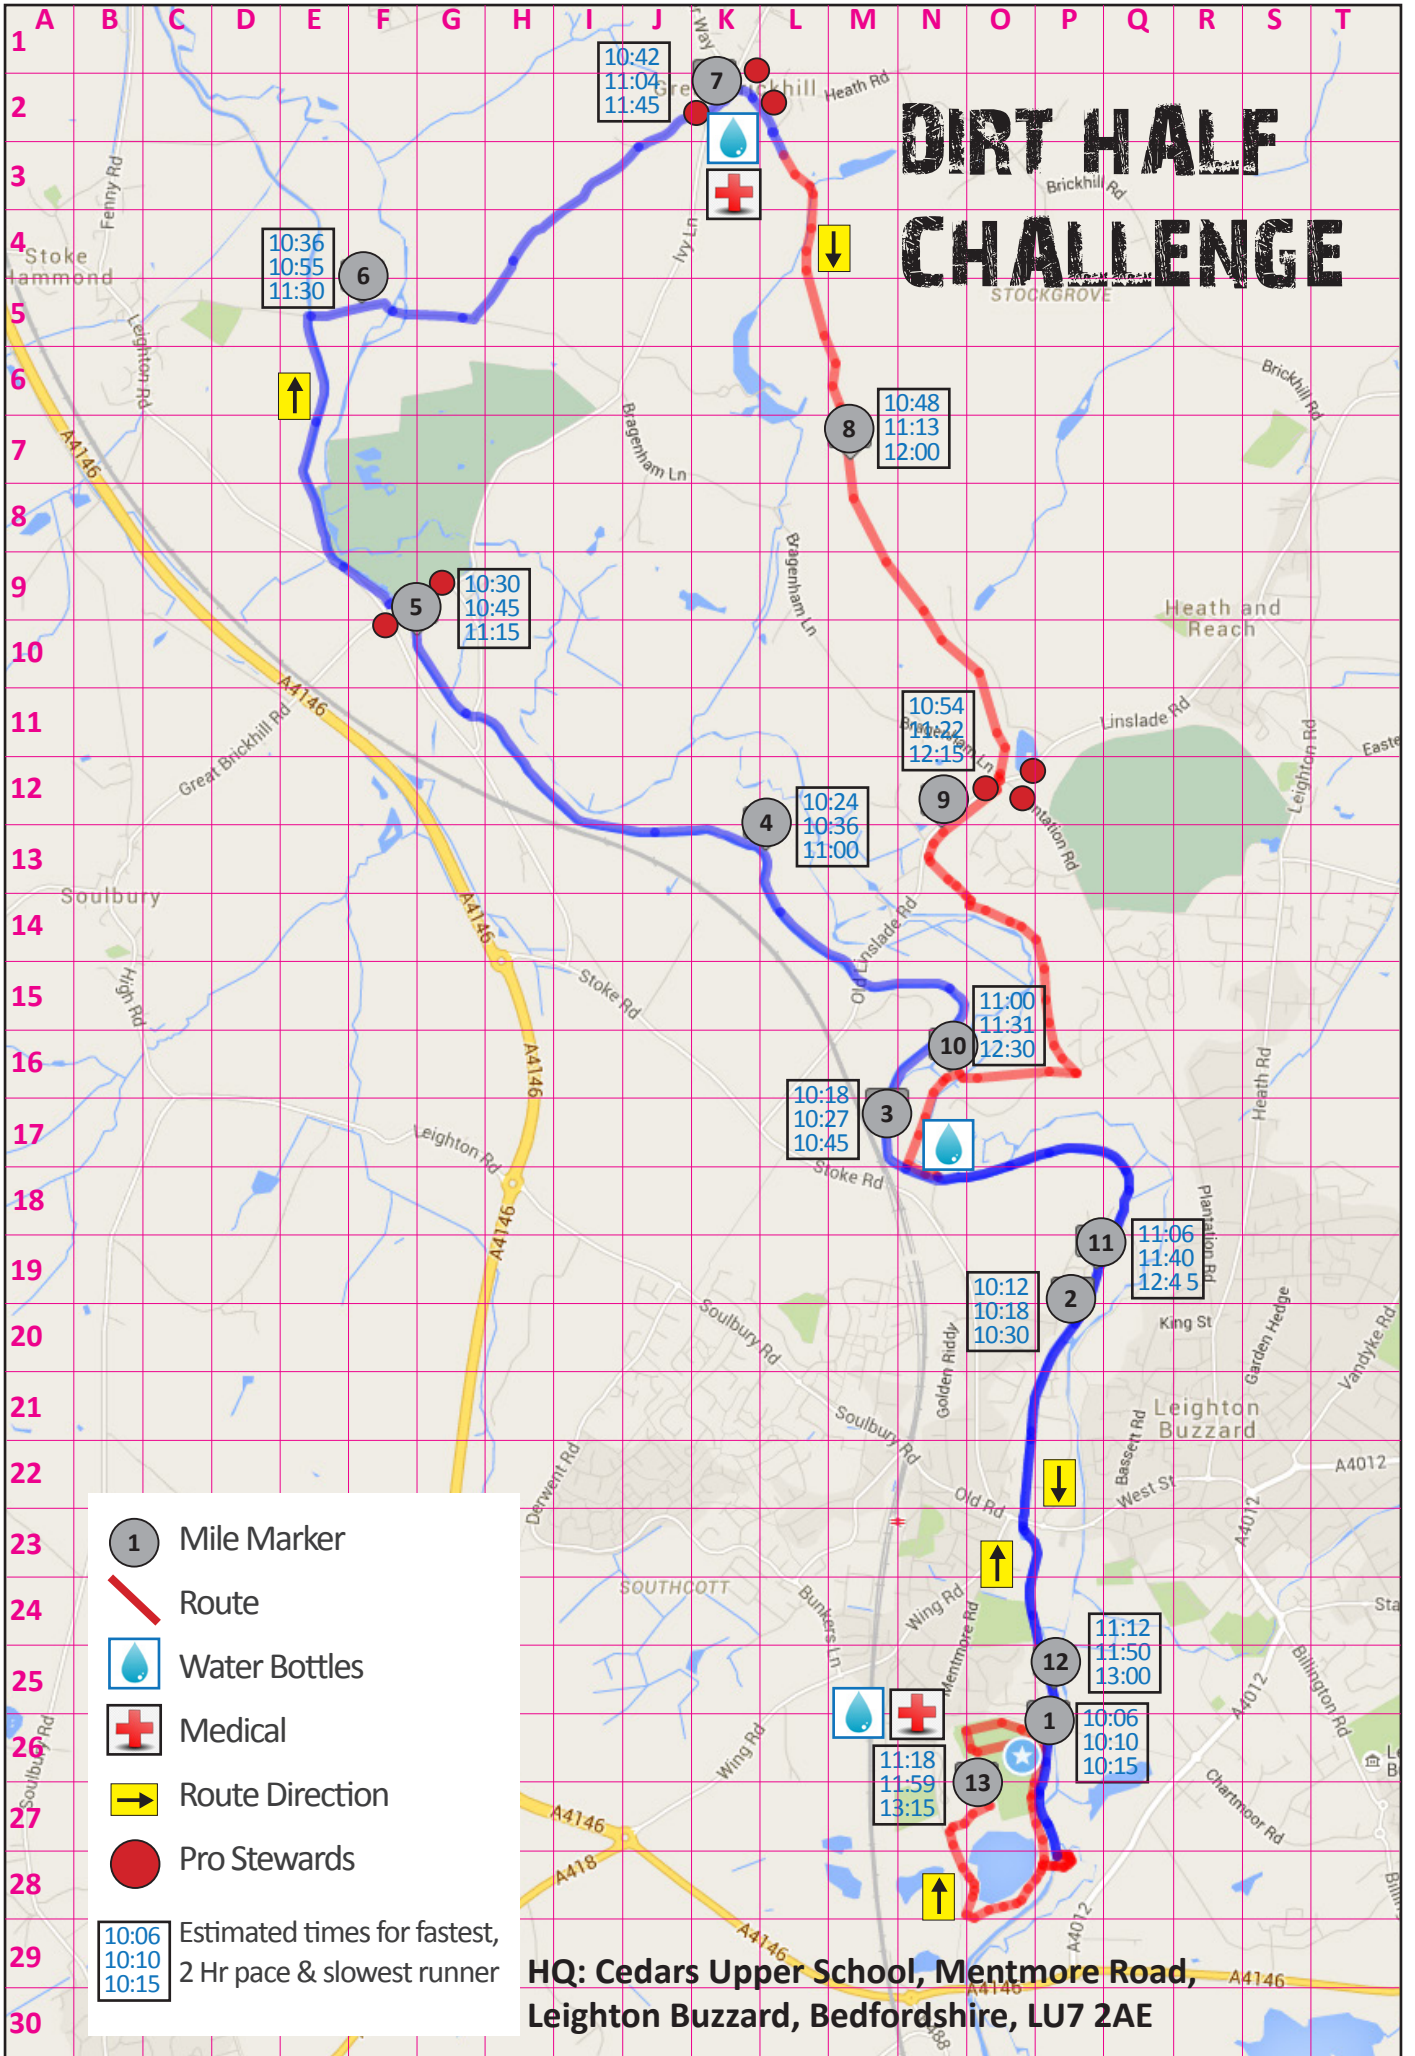

# DIRT HALF CHALLENGE

- Mile Marker
- Route
- Water Bottles
- Medical
- Route Direction
- Pro Stewards

Estimated times for fastest, 2 Hr pace & slowest runner

**HQ: Cedars Upper School, Mentmore Road, Leighton Buzzard, Bedfordshire, LU7 2AE**